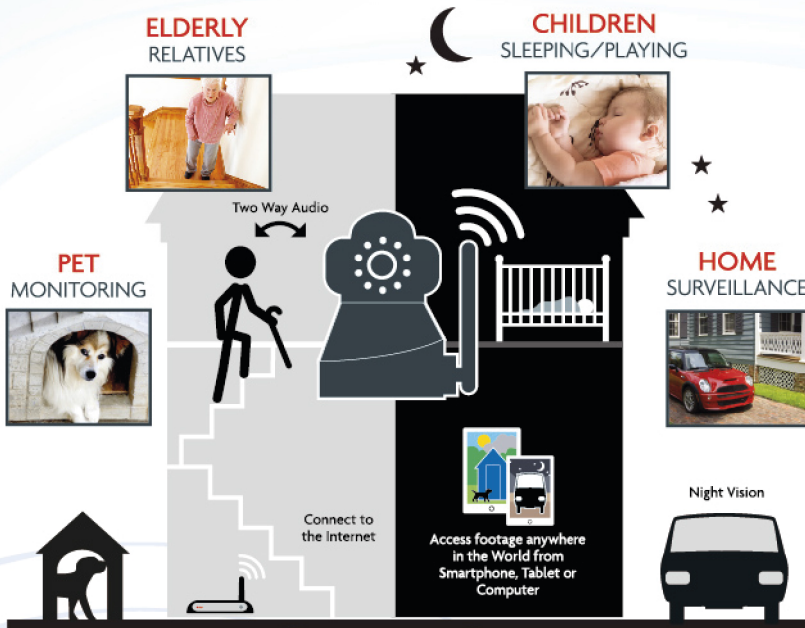

See & Hear

Indoor Wireless IP Camera with Remote Control

HOME

ELDERLY

CHILDREN

PET

HD 720P Wireless Pan & Tilt Camera

The HomeGuard HD 720P Wireless Pan & Tilt Camera is a simple to use 720P IP camera that can be conveniently positioned within the home (within wireless range of your internet router) and remotely controlled from your computer, tablet or SmartPhone. It features great picture quality, capturing video in full HD 720P at 30 frames per second, includes a built-in microphone and speaker to allow you to listen and speak back to where the camera is located, a micro SD socket to capture video onto a micro SD card (up to 64GB, not included) and a wealth of other great features. If you want a simple surveillance product to protect your home or a discreet way to monitor (and listen/speak to) children, elderly relatives or pets wherever you are in the world, then this is the ideal solution for you.

Features

- Superb Picture Quality with HD 720P Resolution
- Remotely Control Camera via Computer & Smart Devices
- One Key WiFi Configuration via Smart App
- Easy Setup, 100% Plug & Play via iOS, Android, Windows PC and Mac
- High Quality 2 way Audio
- Local Micro SD storage up to 64GB (card not included)
- Motion Detection, Send Picture or Video to micro SD Card / FTP / Email

Watch Live Footage on Computer, Tablet or Smartphone!

HD Resolution

Motion Detection

Night Vision

Two Way Audio

Easy Wifi Connection

Smart Access

HD 720P Pan & Tilt Camera

HD WiFi cameras give you peace of mind by allowing you to view anywhere. Access from computers & Smart Devices.

Contents

- HD 720p Wireless Pan / Tilt Camera
- Power Adapter
- Wifi Antenna
- Mounting Bracket Set
- RJ45 Network Cable
- Manual